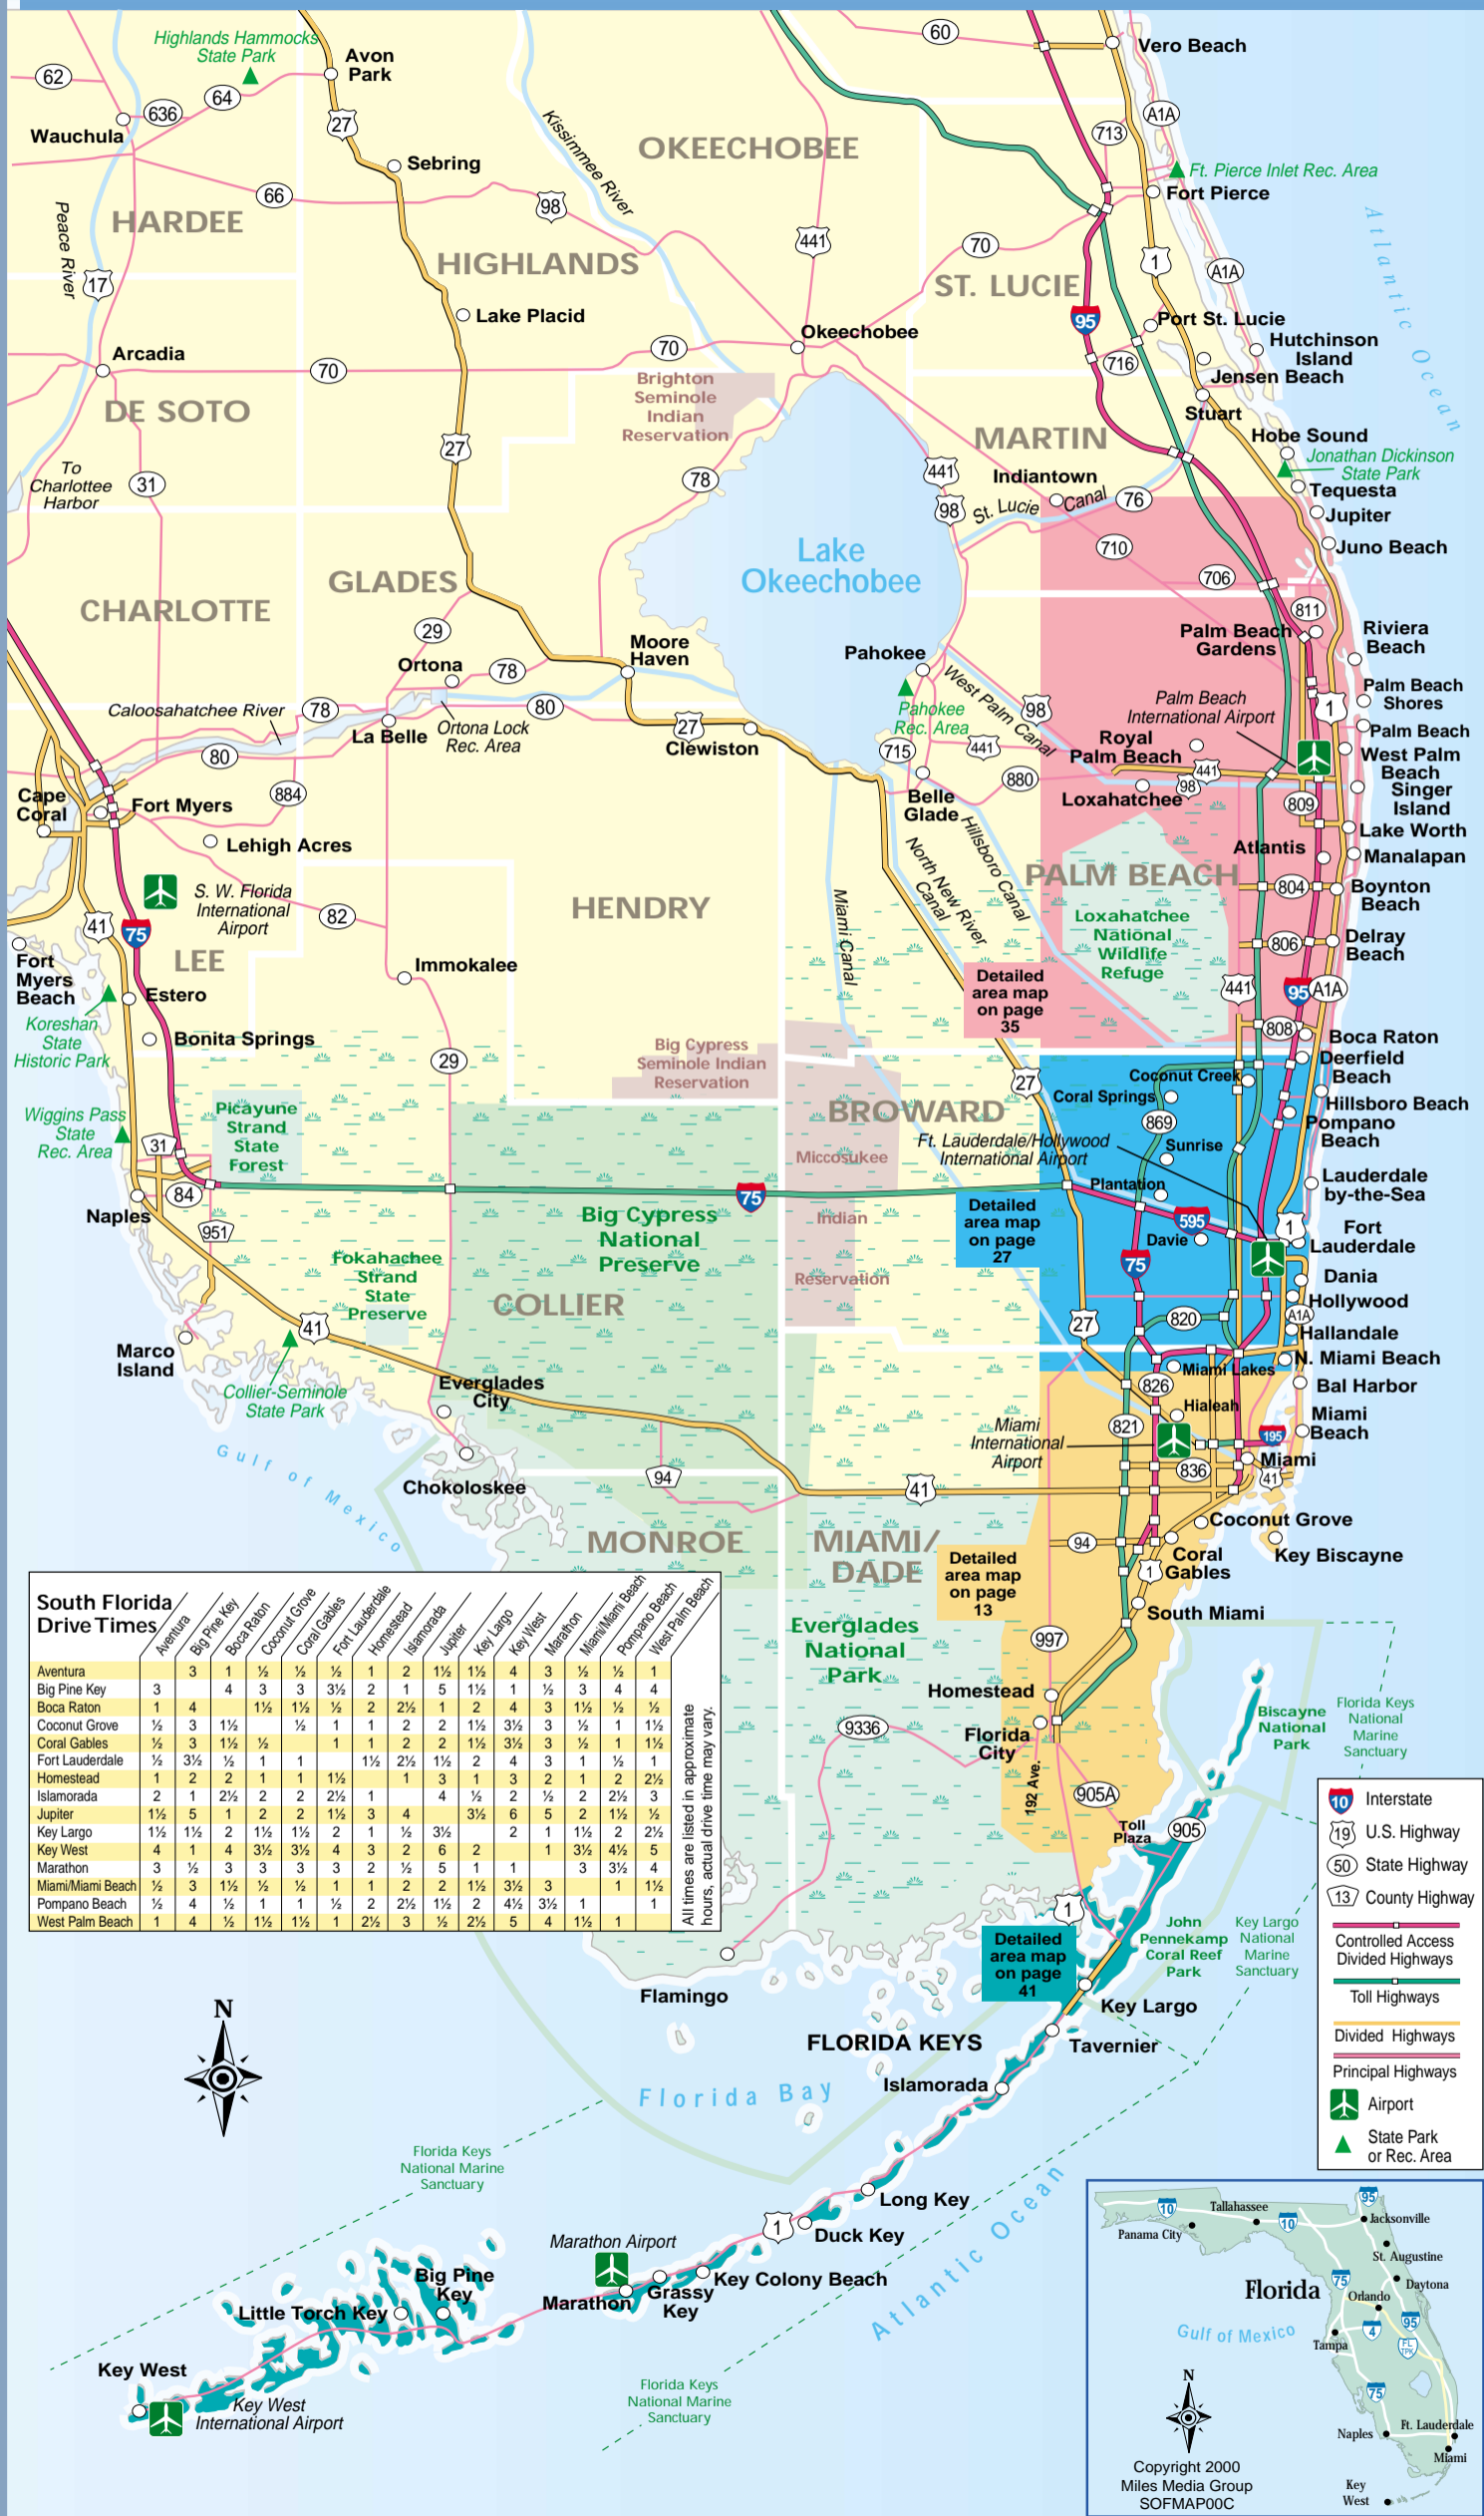

# SOUTH FLORIDA

**South Florida Drive Times**

	Aventura	Big Pine Key	Boca Raton	Coconut Grove	Coral Gables	Coral Lauderdale	Homestead	Islamorada	Jupiter	Key Largo	Key West	Marathon	Miami/Miami Beach	Pompano Beach	West Palm Beach
Aventura		3	1	½	½	1	2	1½	1½	4	3	½	½	1	
Big Pine Key	3		4	3	3	2	1	5	1½	1	½	3	4	4	
Boca Raton	1	4		1½	1½	½	2	2½	1	2	4	3	1½	½	½
Coconut Grove	½	3	1½		½	1	1	2	2	1½	3½	3	½	1	1½
Coral Gables	½	3	1½	½		1	1	2	2	1½	3½	3	½	1	1½
Fort Lauderdale	½	3½	½	1	1		1½	2½	1½	2	4	3	1	½	1
Homestead	1	2	2	1	1	1½		3	1	3	2	1	2	2	3
Islamorada	2	1	2½	2	2	2½	1		4	½	2	½	2	2½	3
Jupiter	1½	5	1	2	2	1½	3	4		3½	6	5	2	1½	½
Key Largo	1½	1½	2	1½	1½	2	1	½	3½		2	1	1½	2	2½
Key West	4	1	4	3½	3½	4	3	2	6	2		1	3½	4½	5
Marathon	3	½	3	3	3	3	2	½	5	1	1		3	3½	4
Miami/Miami Beach	½	3	1½	½	½	1	1	2	2	1½	3½	3		1	1½
Pompano Beach	½	4	½	1	1	½	2	2½	1½	2	4½	3½	1		1
West Palm Beach	1	4	½	1½	1½	1	2½	3	½	2½	5	4	1½		1

All times are listed in approximate hours; actual drive time may vary.

**Legend**

- Interstate
- U.S. Highway
- State Highway
- County Highway
- Controlled Access Divided Highways
- Toll Highways
- Divided Highways
- Principal Highways
- Airport
- State Park or Rec. Area